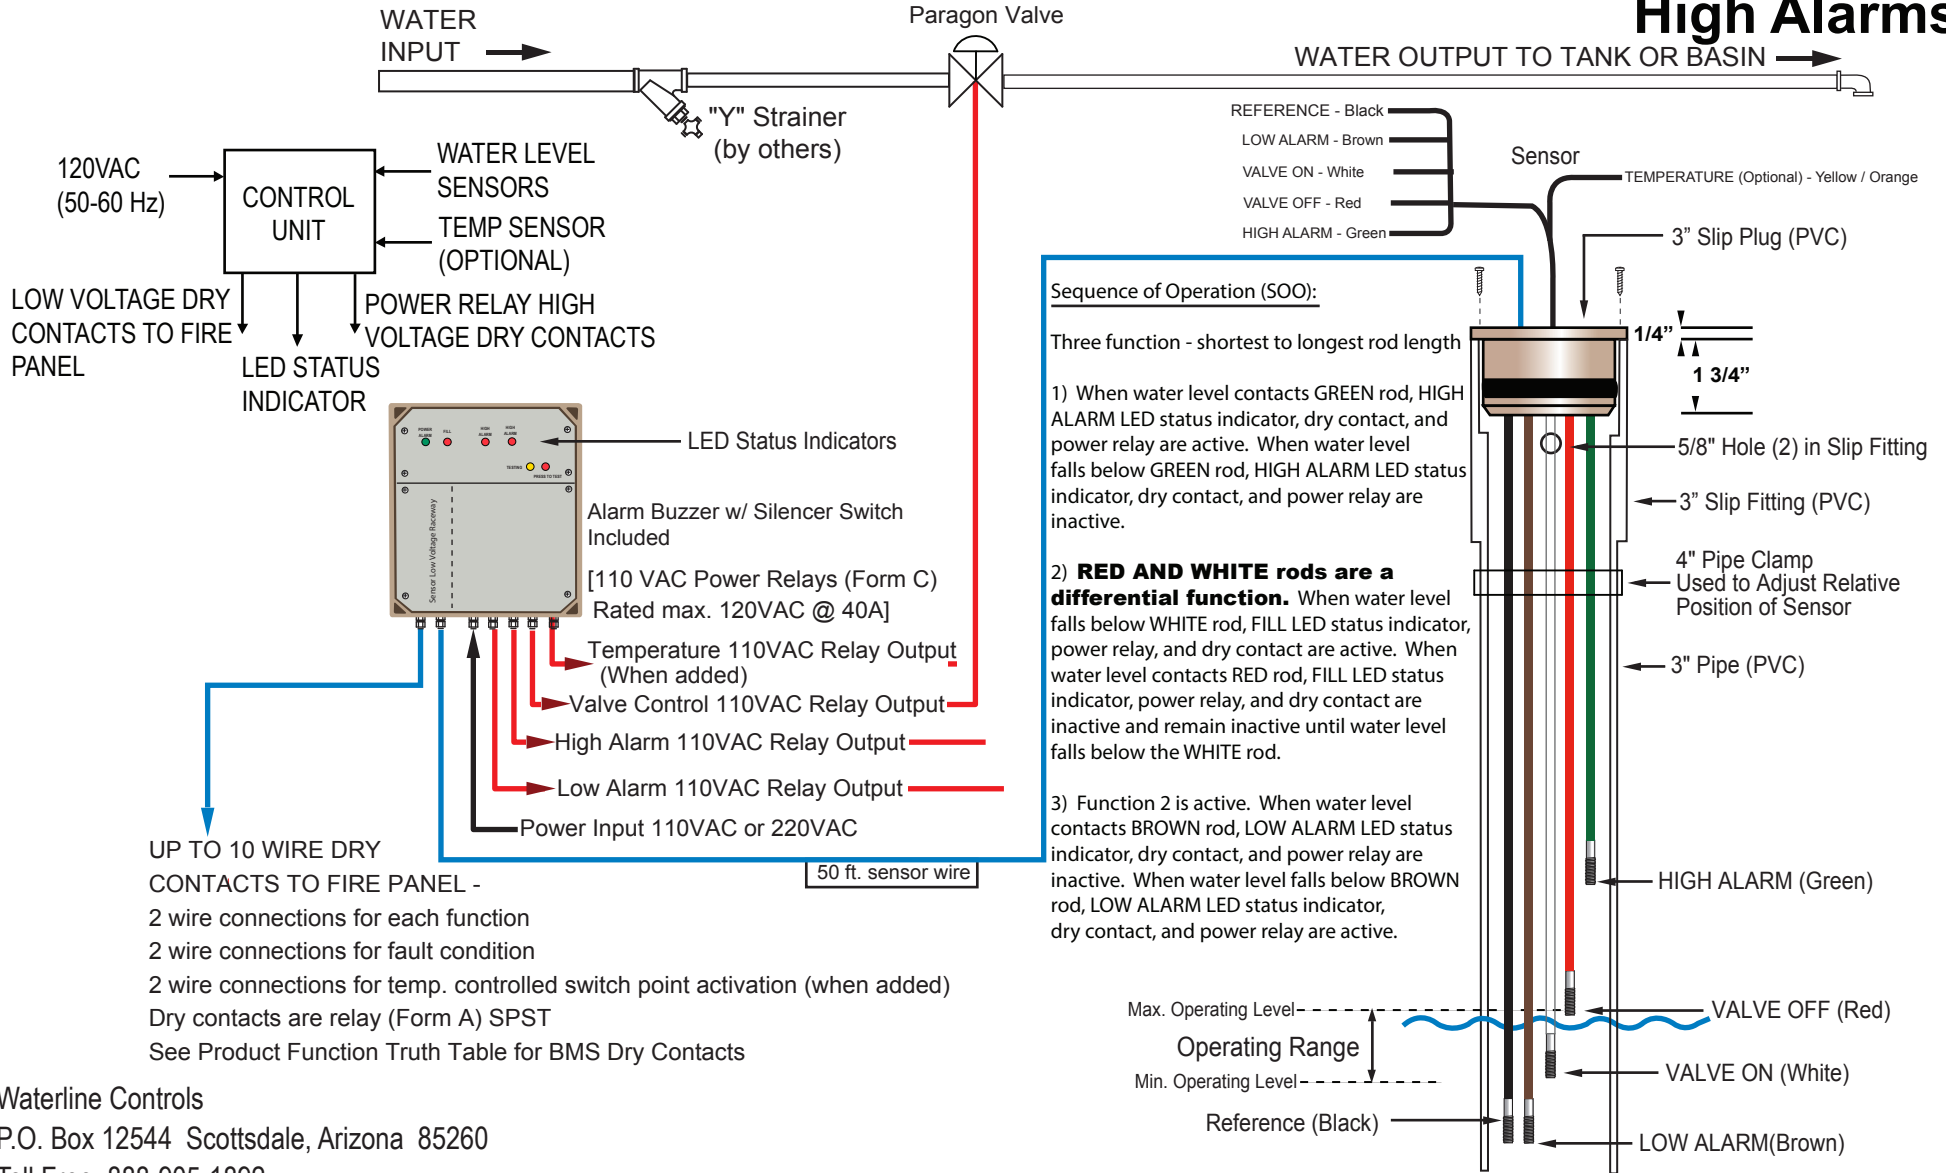

SUBMITTAL WLC FPT 50 PARAGON

FIRE PROTECTION TANK CONTROL W/ ALARMS

Simplex Water Level Fill Control w/ Low & High Alarms

1. 3" PVC pipe of length greater than or equal to length of longest rod
2. Adjust by moving 3" PVC Pipe upward/ downward, then tighten clamp