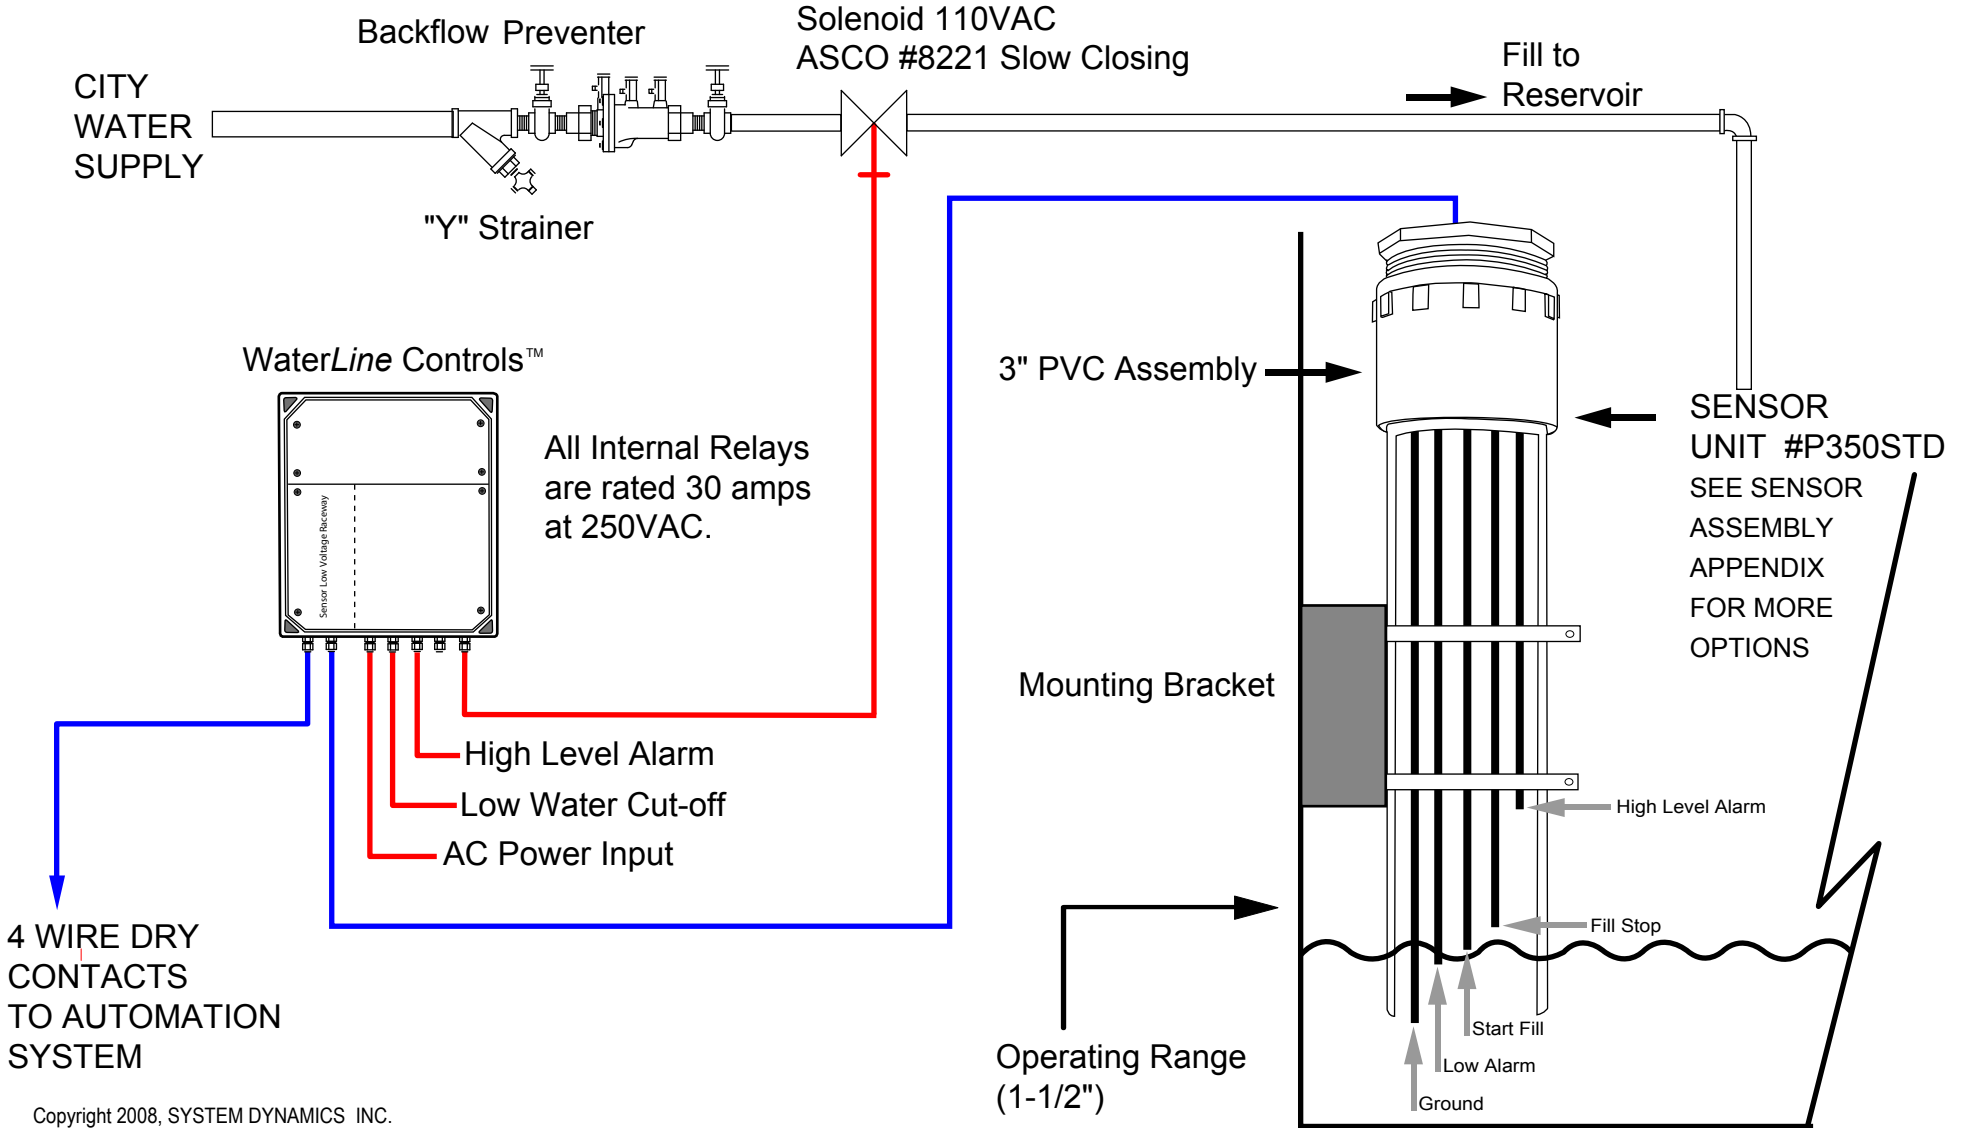

SPECIFICATION FOR WLC5000 FILL WITH HIGH LEVEL & LOW LEVEL ALARMS

Copyright 2008, SYSTEM DYNAMICS INC.

Blue lines are low voltage Red lines are high voltage		ELECTRONIC LEVEL CONTROL				This document contains information Proprietary and confidential to SYSTEM DYNAMICS INC. It shall not be reproduced, copied or made available to others without prior written consent from SYSTEM DYNAMICS INC.	SYSTEM DYNAMICS, INC. PO Box 12544 Scottsdale, Arizona 85260 1-888-905-1892 www.waterlinecontrols.com		DRAWING NO.	REV.
DATE	REVISION BY	APPROVED:	DWG. REF.:	NOT TO SCALE	S.O. #				SHEET	OF
		CHECKED:	DRAWN:	DATE:	P.O. #					